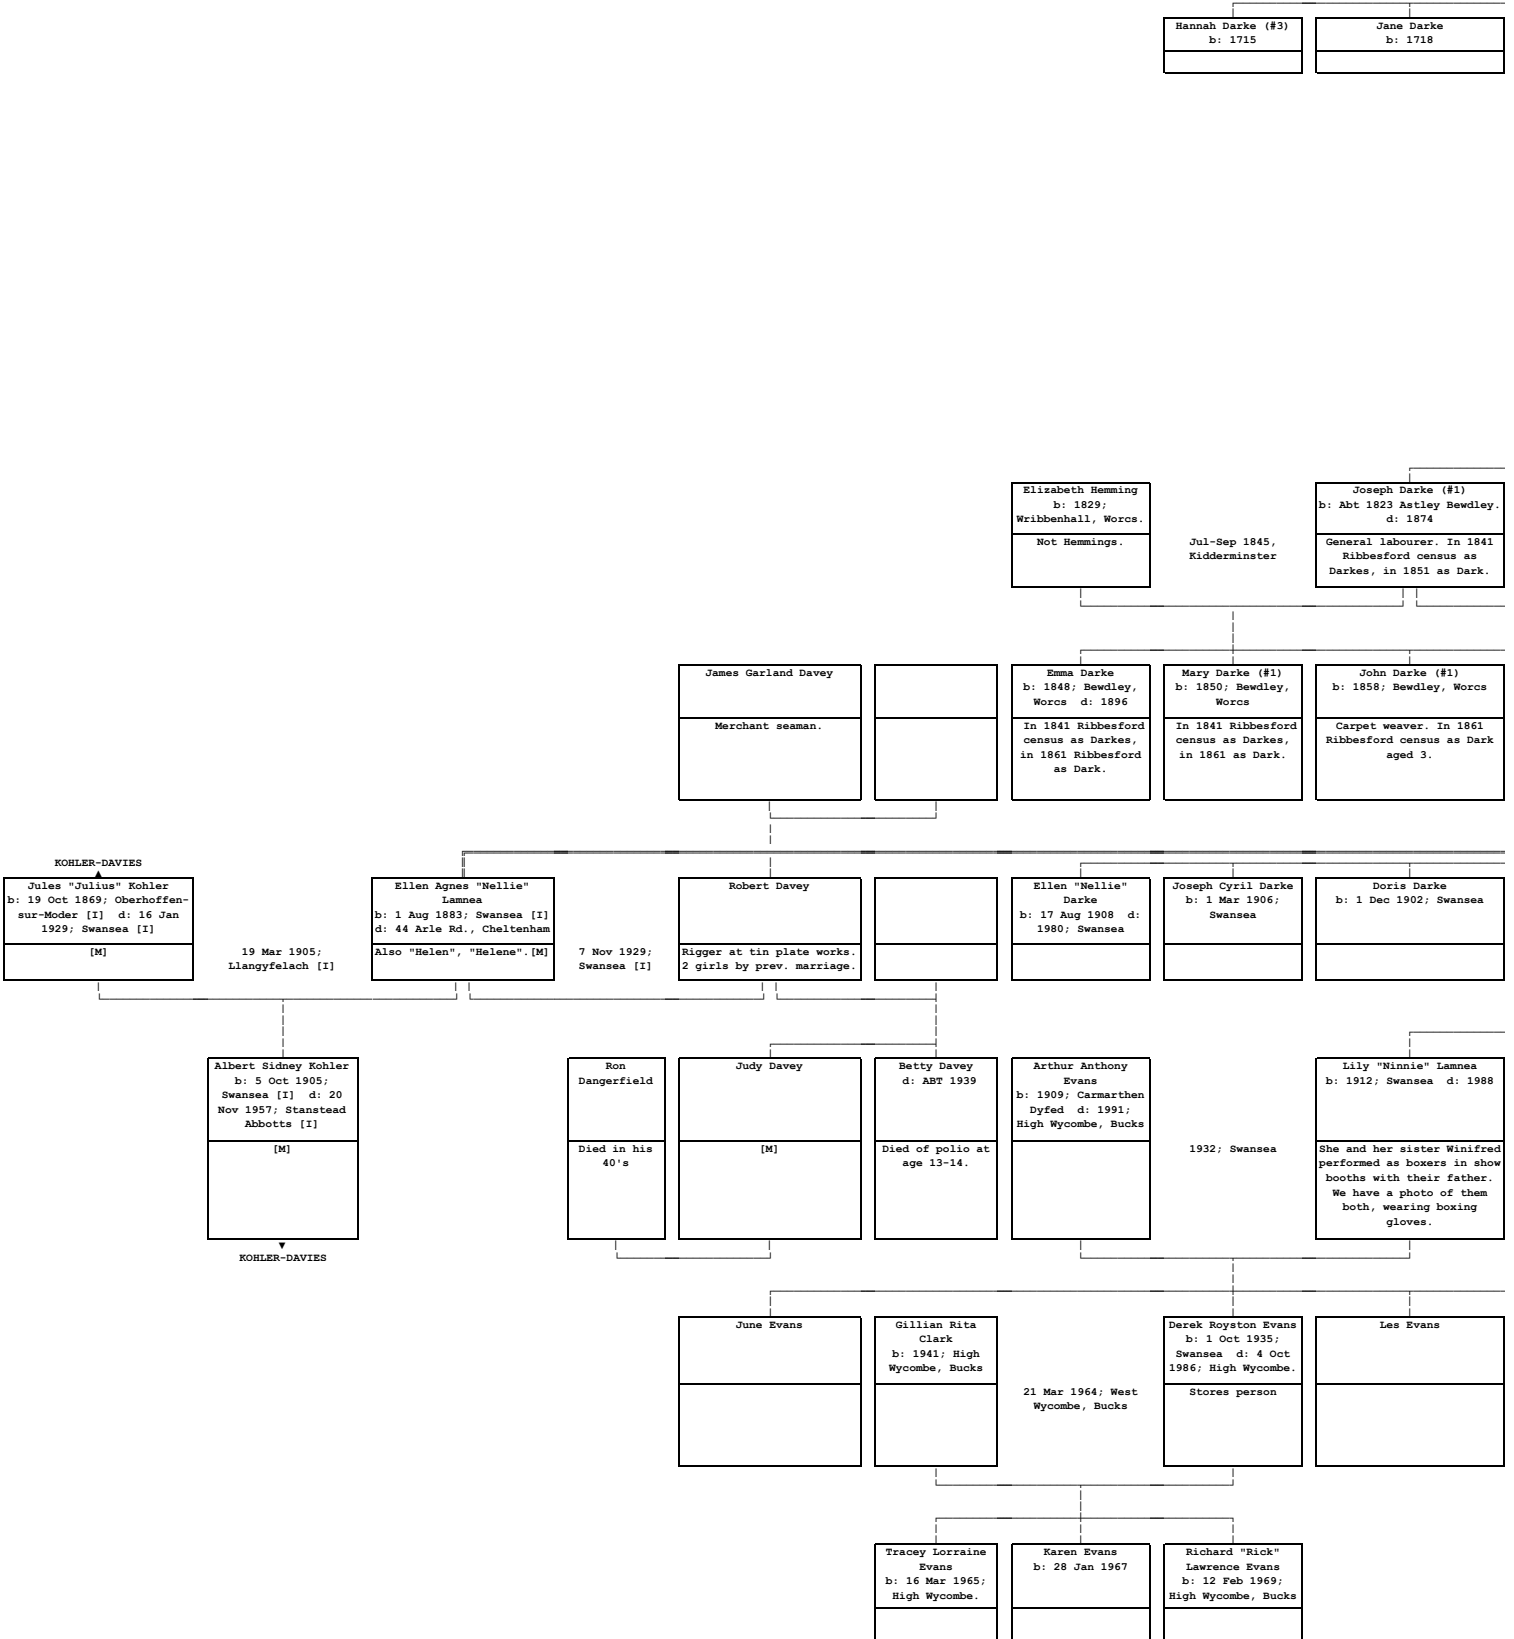

THE LAMNEA-LILLEY-DARKE FAMILY TREE

There is more information online at www.kohlerfamhist.com and www.kohlerfamhist.co.uk.

- [I] after a BMD certificate means there is an image (JPG file) of it online.

- [M] after a note means there is more information about that person online.

David Kohler Email: dkohler@sfsu.edu 26 December, 2020