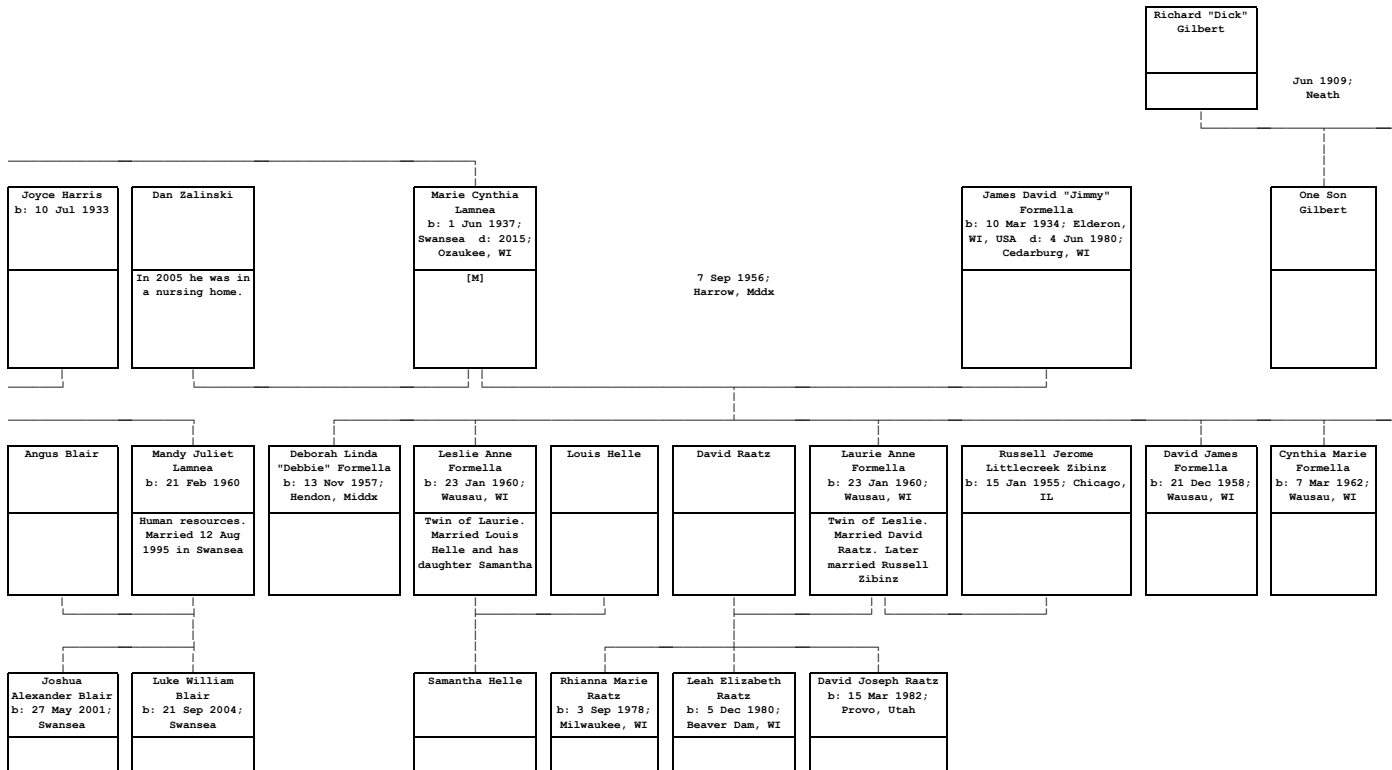

Sylvia I M Lee
b: 1942

Graham J Lee
b: 1943

Carmella L Smith
b: 1955; Eton, Bucks

Terence C Smith
b: 1961; Eton, Bucks

Lawrence R Smith
b: 1963; Eton, Bucks

Thomas Thompson
Mariner.

Lilley Lamnea b: 4 Dec 1891; Sketty [I]
Had a photography business with husband.